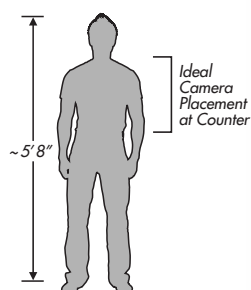

IP-Series	Sign-IP	Slim Tower-IP	Slim Adjustable Tower-IP
Part Number	FDIC: 3SCF-2M NCUA: 3SCN-2M Blank: 3SBN-2M	24": 3TC24-2M 20": 3TC20-2M 16": 3TC16-2M	3TC(##)ADJ-2M ① (##)=Height in Inches
Imager	2.1 MP Sensor		
Resolution	1920x1080, 1280x720, 720x576, 640x360, 320x180		
Interface	Network		
S/N Ratio	>52dB		
Minimum Illumination	0.01 Lux		
Bit Rate Type	Constant (CBR), Variable (VBR)		
Bit Rate	128 ~ 8092		
Network Transmission	ONVIF (Profile S)		
Compression	H.264 / M-JPEG / MPEG4		
Streams	H.264 / M-JPEG / MPEG4		
Frame Rates	Up to 30fps		
Lens	3.0mm		
Viewing Adjustments	External Positioning		Internal / External
Size - Width	8 5/8"	~ 2"	~ 2"
Size - Depth	2 1/8"	2 1/4"	2 1/4"
Size - Height	4 1/2"	Varies ②	Varies ③
Power Requirements	12VDC \pm 10%, ~ 4.0W Max. / PoE		
Operating Temp./Humidity	0°C ~ 50°C (32°F ~ 122°F), less than 90%, non-condensing		
Mounting Included	Bracket	Base	Base
Optional Signage	Yes	No	No
Finish - Powder Coat	Black		

Notes: 1. Internally Adjustable ~ \pm 20° (L-R), ~ \pm 15° (U-D). 2. Height varies by P/N. Custom lengths available. 3. Height of Adjustable Tower Camera (##) = 24" less height of counterline riser.

SCAN THE CODE TO VISIT US ON THE GO!